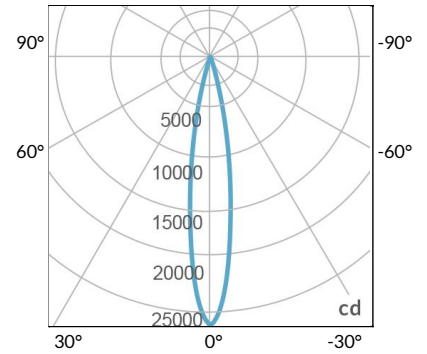

AMZ

Distance		5' (~1.5 m)	8' (~2.4 m)	12' (~3.7 m)
@4000K	fc	2120	655	317
	lux	22812	7048	3404
@6500K	fc	2123	656	317
	lux	22848	7059	3409
Beam Diameter		Ø 1.6' (0.5m)	Ø 2.5' (0.8m)	Ø 3.8' (1.2m)

Beam Angle : 15°

TB

Distance		5' (~1.5 m)	8' (~2.4 m)	12' (~3.7 m)
@10000K	fc	1085	474	217
	lux	11671	5094	2333
@20000K	fc	625	275	128
	lux	6727	2957	1376
Beam Diameter		Ø 1.6' (0.5m)	Ø 2.5' (0.8m)	Ø 3.8' (1.2m)

Beam Angle : 15°