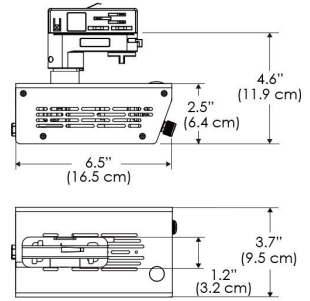

SPECIFICATIONS

Beam Angle	15°
Spectrum Type	AMZ : Plant Flourish & Growth
	TB : Coral Health & Growth
Control	Intensity (0% - 100%), CCT
LED Source	DiCon Dense Matrix LED
Power Draw	175W max
AC Input Voltage	100 - 240V AC, 60Hz
	100 - 277V AC (only CLP)
Cooling	Fan Cooled
Operating Temperature	32 - 104°F (0 - 40°C)
Fixture Weight	2.0lb (~0.9kg)
Power Supply Weight	1.6lb (~0.7kg)

MECHANICAL FIGURES

W500S-TOX/TON

PS

PSX

W500S-CLP

Mounting Bracket Dimensions ALL-CLP

*All -CLP configuration models come with standard DC cables of 6 inches and AC cables of 10 ft.

W500S-TEX

AMZ

Distance		5' (~1.5 m)	8' (~2.4 m)	12' (~3.7 m)
@4000K	fc	2120	655	317
	lux	22812	7048	3404
@6500K	fc	2123	656	317
	lux	22848	7059	3409
Beam Diameter		Ø 1.6' (0.5m)	Ø 2.5' (0.8m)	Ø 3.8' (1.2m)

Beam Angle : 15°

TB

Distance		5' (~1.5 m)	8' (~2.4 m)	12' (~3.7 m)
@10000K	fc	1085	474	217
	lux	11671	5094	2333
@20000K	fc	625	275	128
	lux	6727	2957	1376
Beam Diameter		Ø 1.6' (0.5m)	Ø 2.5' (0.8m)	Ø 3.8' (1.2m)

Beam Angle : 15°