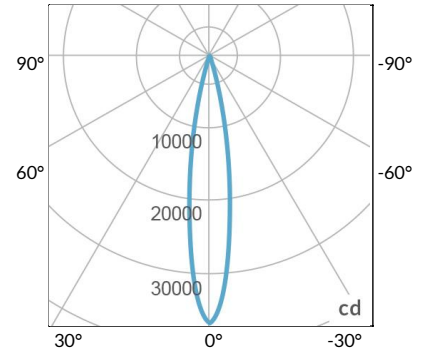

AMZ

Distance		5' (~1.5 m)	8' (~2.4 m)	12' (~3.7 m)
@4000K	fc	2120	655	317
	lux	22812	7048	3404
@6500K	fc	2123	656	317
	lux	22848	7059	3409
Beam Diameter		Ø 1.6' (0.5m)	Ø 2.5' (0.8m)	Ø 3.8' (1.2m)

Beam Angle : 15°

TB

Distance		5' (~1.5 m)	8' (~2.4 m)	12' (~3.7 m)
@10000K	fc	1085	474	217
	lux	11671	5094	2333
@20000K	fc	625	275	128
	lux	6727	2957	1376
Beam Diameter		Ø 1.6' (0.5m)	Ø 2.5' (0.8m)	Ø 3.8' (1.2m)

Beam Angle : 15°