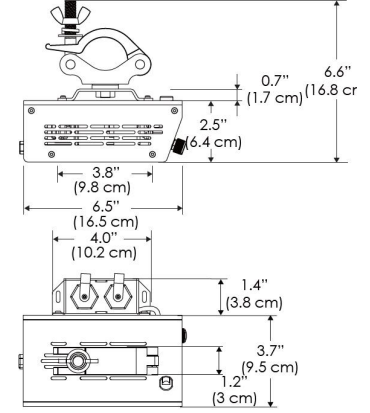

SPECIFICATIONS

Beam Angle	15°
Spectrum Type	AMZ : Plant Flourish & Growth
	TB : Coral Health & Growth
Control	Intensity (0% - 100%), CCT
LED Source	DiCon Dense Matrix LED
Power Draw	175W max
AC Input Voltage	100 - 240V AC, 60Hz
	100 - 277V AC (only CLP)
Cooling	Fan Cooled
Operating Temperature	32 - 104°F (0 - 40°C)
Fixture Weight	2.0lb (~0.9kg)
Power Supply Weight	1.6lb (~0.7kg)

MECHANICAL FIGURES

W500S-TOX/TON

PS

PSX

W500S-CLP

Mounting Bracket Dimensions ALL-CLP

*All -CLP configuration models come with standard DC cables of 6 inches and AC cables of 10 ft.

W500S-TEX

AMZ

Distance		5' (~1.5 m)	8' (~2.4 m)	12' (~3.7 m)
@4000K	fc	2120	655	317
	lux	22812	7048	3404
@6500K	fc	2123	656	317
	lux	22848	7059	3409
Beam Diameter		Ø 1.6' (0.5m)	Ø 2.5' (0.8m)	Ø 3.8' (1.2m)

Beam Angle : 15°

TB

Distance		5' (~1.5 m)	8' (~2.4 m)	12' (~3.7 m)
@10000K	fc	1085	474	217
	lux	11671	5094	2333
@20000K	fc	625	275	128
	lux	6727	2957	1376
Beam Diameter		Ø 1.6' (0.5m)	Ø 2.5' (0.8m)	Ø 3.8' (1.2m)

Beam Angle : 15°