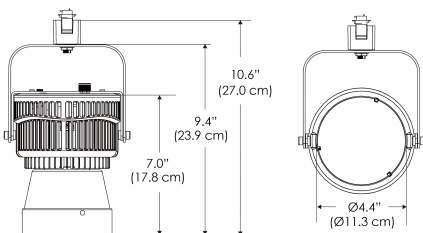

Legacy product