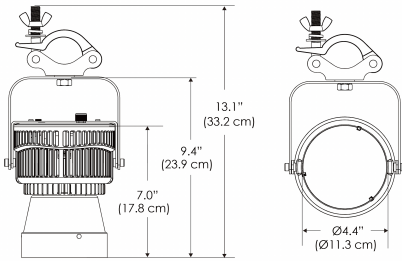

SPECIFICATIONS

Beam Angle	15°
Spectrum Type	AMZ : Plant Flourish & Growth
	TB : Coral Health & Growth
Control	Intensity (0% - 100%), CCT
LED Source	DiCon Dense Matrix LED
Power Draw	175W max
AC Input Voltage	100 - 240V AC, 60Hz
	100 - 277V AC (only CLP)
Cooling	Fan Cooled
Operating Temperature	32 - 104°F (0 - 40°C)
Fixture Weight	2.0lb (~0.9kg)
Power Supply Weight	1.6lb (~0.7kg)

MECHANICAL FIGURES

W500S-TOX/TON

PS

PSX

W500S-CLP

Mounting Bracket Dimensions ALL-CLP

*All -CLP configuration models come with standard DC cables of 6 inches and AC cables of 10 ft.

W500S-TEX

AMZ

Distance		5' (~1.5 m)	8' (~2.4 m)	12' (~3.7 m)
@4000K	fc	2120	655	317
	lux	22812	7048	3404
@6500K	fc	2123	656	317
	lux	22848	7059	3409
Beam Diameter		Ø 1.6' (0.5m)	Ø 2.5' (0.8m)	Ø 3.8' (1.2m)

Beam Angle : 15°

TB

Distance		5' (~1.5 m)	8' (~2.4 m)	12' (~3.7 m)
@10000K	fc	1085	474	217
	lux	11671	5094	2333
@20000K	fc	625	275	128
	lux	6727	2957	1376
Beam Diameter		Ø 1.6' (0.5m)	Ø 2.5' (0.8m)	Ø 3.8' (1.2m)

Beam Angle : 15°