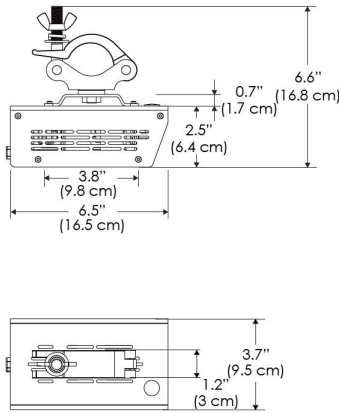

SPECIFICATIONS

Beam Angle	15°
Spectrum Type	AMZ : Plant Flourish & Growth
	TB : Coral Health & Growth
Control	Intensity (0% - 100%), CCT
LED Source	DiCon Dense Matrix LED
Power Draw	175W max
AC Input Voltage	100 - 240V AC, 60Hz
	100 - 277V AC (only CLP)
Cooling	Fan Cooled
Operating Temperature	32 - 104°F (0 - 40°C)
Fixture Weight	2.0lb (~0.9kg)
Power Supply Weight	1.6lb (~0.7kg)

MECHANICAL FIGURES

W500S-TOX/TON

PS

PSX

W500S-CLP

Mounting Bracket Dimensions ALL-CLP

*All -CLP configuration models come with standard DC cables of 6 inches and AC cables of 10 ft.

W500S-TEX

AMZ

Distance		5' (~1.5 m)	8' (~2.4 m)	12' (~3.7 m)
@4000K	fc	2120	655	317
	lux	22812	7048	3404
@6500K	fc	2123	656	317
	lux	22848	7059	3409
Beam Diameter		Ø 1.6' (0.5m)	Ø 2.5' (0.8m)	Ø 3.8' (1.2m)

Beam Angle : 15°

TB

Distance		5' (~1.5 m)	8' (~2.4 m)	12' (~3.7 m)
@10000K	fc	1085	474	217
	lux	11671	5094	2333
@20000K	fc	625	275	128
	lux	6727	2957	1376
Beam Diameter		Ø 1.6' (0.5m)	Ø 2.5' (0.8m)	Ø 3.8' (1.2m)

Beam Angle : 15°