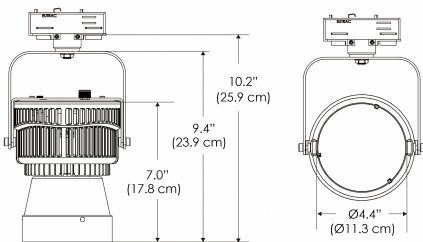

W500S-TG

W500S-TEX

Legacy product