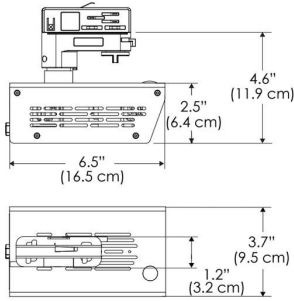

SPECIFICATIONS

Beam Angle	15°
Spectrum Type	AMZ : Plant Flourish & Growth
	TB : Coral Health & Growth
Control	Intensity (0% - 100%), CCT
LED Source	DiCon Dense Matrix LED
Power Draw	175W max
AC Input Voltage	100 - 240V AC, 60Hz
	100 - 277V AC (only CLP)
Cooling	Fan Cooled
Operating Temperature	32 - 104°F (0 - 40°C)
Fixture Weight	2.0lb (~0.9kg)
Power Supply Weight	1.6lb (~0.7kg)

MECHANICAL FIGURES

W500S-TOX/TON

PS

PSX

W500S-CLP

Mounting Bracket Dimensions ALL-CLP

*All -CLP configuration models come with standard DC cables of 6 inches and AC cables of 10 ft.

W500S-TEX

AMZ

Distance		5' (~1.5 m)	8' (~2.4 m)	12' (~3.7 m)
@4000K	fc	2120	655	317
	lux	22812	7048	3404
@6500K	fc	2123	656	317
	lux	22848	7059	3409
Beam Diameter		Ø 1.6' (0.5m)	Ø 2.5' (0.8m)	Ø 3.8' (1.2m)

Beam Angle : 15°

TB

Distance		5' (~1.5 m)	8' (~2.4 m)	12' (~3.7 m)
@10000K	fc	1085	474	217
	lux	11671	5094	2333
@20000K	fc	625	275	128
	lux	6727	2957	1376
Beam Diameter		Ø 1.6' (0.5m)	Ø 2.5' (0.8m)	Ø 3.8' (1.2m)

Beam Angle : 15°