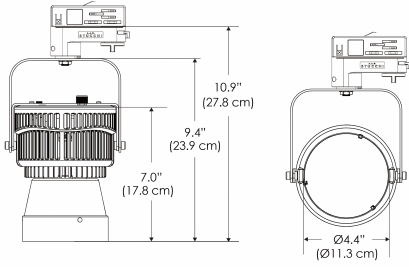

Power Supply & Control

PS Power Supply - Manual Control

US **EU** **277**

PSX Power Supply w/ DMX
 (compatible with TOX/CLP/MPT mount)

US **EU** **277**

Plug/Connection

US US 120V
EU EU 220V
277 US 277V (only with CLP)

SPECIFICATIONS

Beam Angle	15°
Spectrum Type	AMZ : Plant Flourish & Growth
	TB : Coral Health & Growth
Control	Intensity (0% - 100%), CCT
LED Source	DiCon Dense Matrix LED
Power Draw	175W max
AC Input Voltage	100 - 240V AC, 60Hz
	100 - 277V AC (only CLP)
Cooling	Fan Cooled
Operating Temperature	32 - 104°F (0 - 40°C)
Fixture Weight	2.0lb (~0.9kg)
Power Supply Weight	1.6lb (~0.7kg)

MECHANICAL FIGURES

W500S-TOX/TON

PS

PSX

W500S-CLP

Mounting Bracket Dimensions ALL-CLP

*All -CLP configuration models come with standard DC cables of 6 inches and AC cables of 10 ft.

W500S-TEX

TB

Distance		5' (~1.5 m)	8' (~2.4 m)	12' (~3.7 m)
@10000K	fc	1085	474	217
	lux	11671	5094	2333
@20000K	fc	625	275	128
	lux	6727	2957	1376
Beam Diameter		Ø 1.6' (0.5m)	Ø 2.5' (0.8m)	Ø 3.8' (1.2m)

Beam Angle : 15°