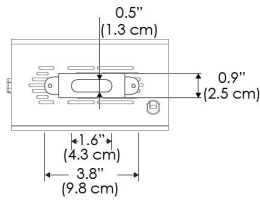

SPECIFICATIONS

Beam Angle	15°
Spectrum Type	AMZ : Plant Flourish & Growth
	TB : Coral Health & Growth
Control	Intensity (0% - 100%), CCT
LED Source	DiCon Dense Matrix LED
Power Draw	175W max
AC Input Voltage	100 - 240V AC, 60Hz
	100 - 277V AC (only CLP)
Cooling	Fan Cooled
Operating Temperature	32 - 104°F (0 - 40°C)
Fixture Weight	2.0lb (~0.9kg)
Power Supply Weight	1.6lb (~0.7kg)

MECHANICAL FIGURES

W500S-TOX/TON

PS

PSX

W500S-CLP

Mounting Bracket Dimensions ALL-CLP

*All -CLP configuration models come with standard DC cables of 6 inches and AC cables of 10 ft.

W500S-TEX

AMZ

Distance		5' (~1.5 m)	8' (~2.4 m)	12' (~3.7 m)
@4000K	fc	2120	655	317
	lux	22812	7048	3404
@6500K	fc	2123	656	317
	lux	22848	7059	3409
Beam Diameter		Ø 1.6' (0.5m)	Ø 2.5' (0.8m)	Ø 3.8' (1.2m)

Beam Angle : 15°

TB

Distance		5' (~1.5 m)	8' (~2.4 m)	12' (~3.7 m)
@10000K	fc	1085	474	217
	lux	11671	5094	2333
@20000K	fc	625	275	128
	lux	6727	2957	1376
Beam Diameter		Ø 1.6' (0.5m)	Ø 2.5' (0.8m)	Ø 3.8' (1.2m)

Beam Angle : 15°