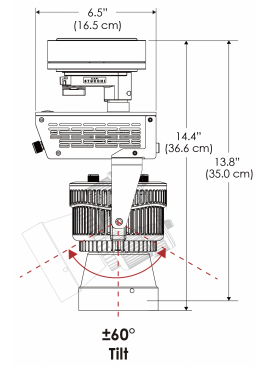

MECHANICAL FIGURES

W500S-TOX/TON

PS

PSX

W500S-CLP

Mounting Bracket Dimensions ALL-CLP

*All -CLP configuration models come with standard DC cables of 6 inches and AC cables of 10 ft.

W500S-TEX

Legacy product

W500S-TG

Legacy product

MECHANICAL FIGURES

W500S-MPT

PSX

US

PHOTOMETRIC DATA

AMZ

Distance		5' (~1.5 m)	8' (~2.4 m)	12' (~3.7 m)
@4000K	fc	2120	655	317
	lux	22812	7048	3404
@6500K	fc	2123	656	317
	lux	22848	7059	3409
Beam Diameter		Ø 1.6' (0.5m)	Ø 2.5' (0.8m)	Ø 3.8' (1.2m)

Beam Angle : 15°

TB

Distance		5' (~1.5 m)	8' (~2.4 m)	12' (~3.7 m)
@10000K	fc	1085	474	217
	lux	11671	5094	2333
@20000K	fc	625	275	128
	lux	6727	2957	1376
Beam Diameter		Ø 1.6' (0.5m)	Ø 2.5' (0.8m)	Ø 3.8' (1.2m)

Beam Angle : 15°